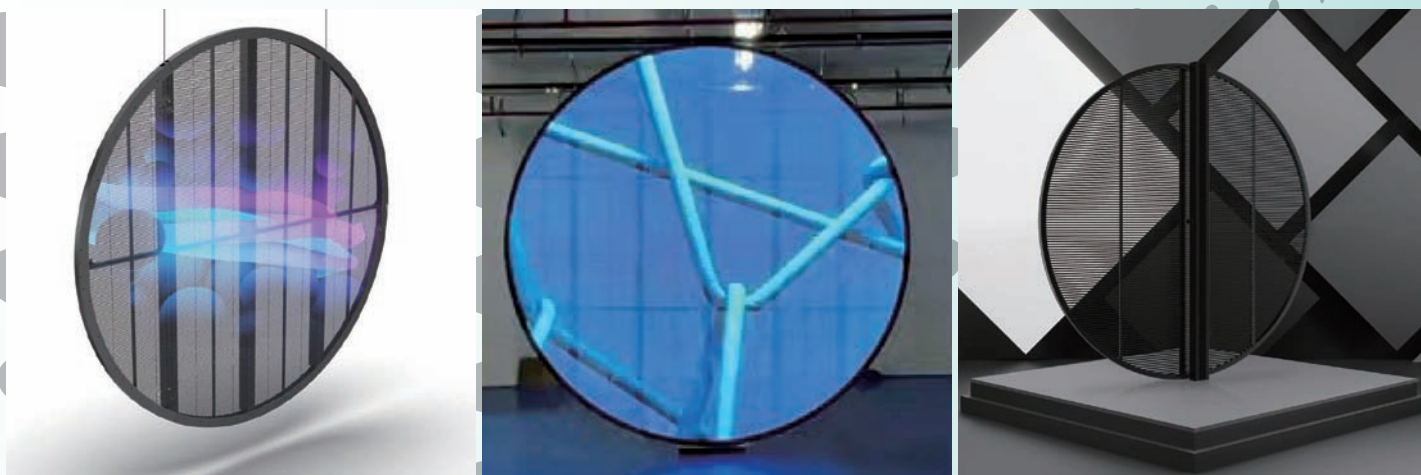

# T'SR-O-Round LED-series

- O-Round-seriesはインパクトの高いラウンド型のシースルーサイネージ
- Cabinet重量は超軽量の約6.5Kg(φ1,000mmの場合)により、施工も容易
- ピッチは定番の3.9x7.8mm 透過性も約80%の製品
- 通常サイネージと差別化でき、アイキャッチ効果も高い製品

## Specification

Diameter Size	1m	1.5m	2m
Pixel Pitch	P3.9x7.8mm		
Pixel composition	1R1G1B		
LED lamp dead model	SMD1921		
Pixel Density	32768dots/m <sup>2</sup>		
Moudle Size(W*H)	500x62.5mm		
Panel Material	Aluminum		
Moudle/Panel Fixed Way	Front		
Viewing angle	140°/140°		
Driving method	1/16		
Brightness	2000-2500nits		
Optimum viewing distance	≥3m		
IP Grade	IP30		
Frame change frequency	50/60Hz		
Refresh rate	3,840Hz		
Gray Scale	14bits		
Operating platform	Windows(Win7,Win10,etc.)		
Signal input	AV,S-Video,VGA,DVI,YPbPr,HDMI,SDI		
Operating Voltage	AC:110V~240V,50~60Hz		
Maximum Power(W/m <sup>2</sup> )	400		
Average Power(W/m <sup>2</sup> )	140		
Operating environment	-20℃~45℃ 10%~90%RH		